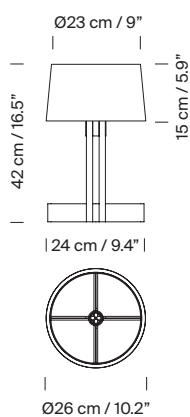

Regulations:

European version
UNE-EN 60598
UNE-EN 55015
UNE-EN 60529

American version
Dry location only
UL-153
E-352592

Maintenance:

Clean with a smooth cloth. Do not use ammonia, solvents or abrasive cleaning products.

Others:

(A) The lamp is delivered in one package.
(B) The lamp is delivered in different packages.
The assembly instructions are delivered with the product.

Model A: FAD Menor