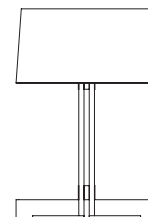

FAD

B

Originally designed for the headquarters of Barcelona's FAD (Fostering Arts and Design) association. The FAD was founded in 1903 by a group of artisans and architects deeply concerned about the consequences of industrialization. For decades, the association was a pioneer advocate for Spanish architecture and projective arts.

After experimenting with four leftover pieces of wood, Miguel Milá created the FAD lamp. Its cylindrical oak column creates a vertical symmetry that gracefully supports an almost cylindrical white linen shade. The cross-shaped legs that recall other classics by Miguel Milá, share the same dimensions as the shade's lower circumference.

Available in two dimensions: FAD, the larger version allows the light to be dimmed, and FAD menor, is suitable for less light intensity requirements.

General description:

Natural oak wood structure.

White linen lampshade.

Electric cable length: 2,25 m / 88.6"

Approximate weight (unpacked):

(A) FAD Menor: 0,9 kg / 1.9 lb

(B) FAD: 2,7 kg / 5.9 lb

Technical information:

European version: Light source included*

American version: Recommended light source (not included)*

* Model B light source (dimmable)

(A/B) LED bulb: 4,8 W / 470 lm / 2.700K

E27 - E26 / Max. hgt. 105 mm / 4.1"

(B) Includes dimmer (dimmable light source required).

Suitable only for indoor use.

Always use the light source recommended or equivalent.

Input voltage: 100, 120, 230 Vac.

(50 Hz / 60 Hz). According to destination