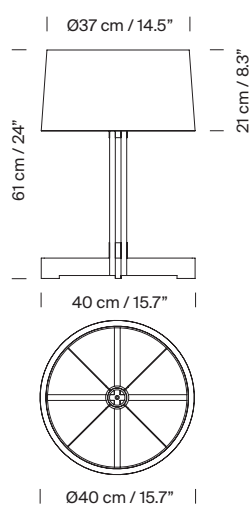

Model B: FAD

Collection:

Table lamps

Floor lamps